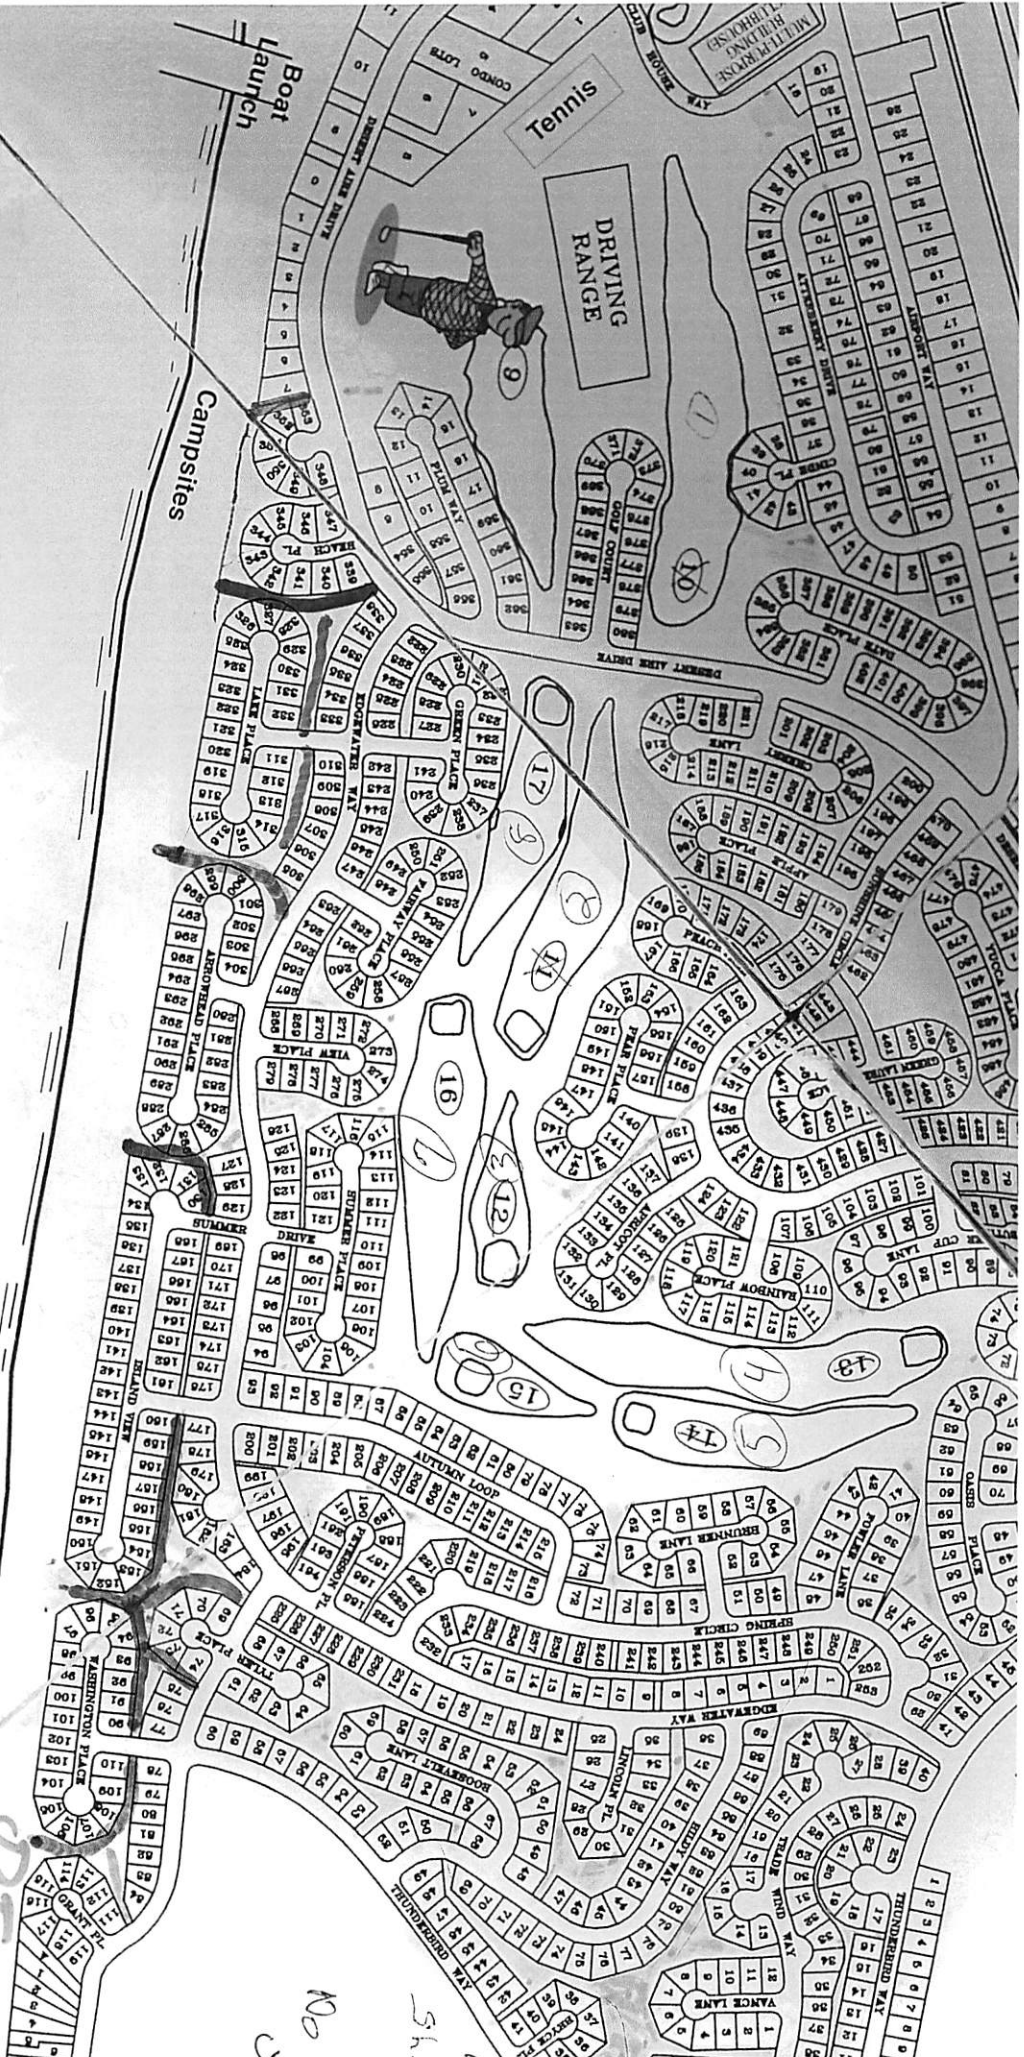

PRIEST RAPIDS LAKE

*original Shoreline Access Trails
 current project - complete trails
 m
 current project - planned trails
 possible trails*

*No 11
 5/2*